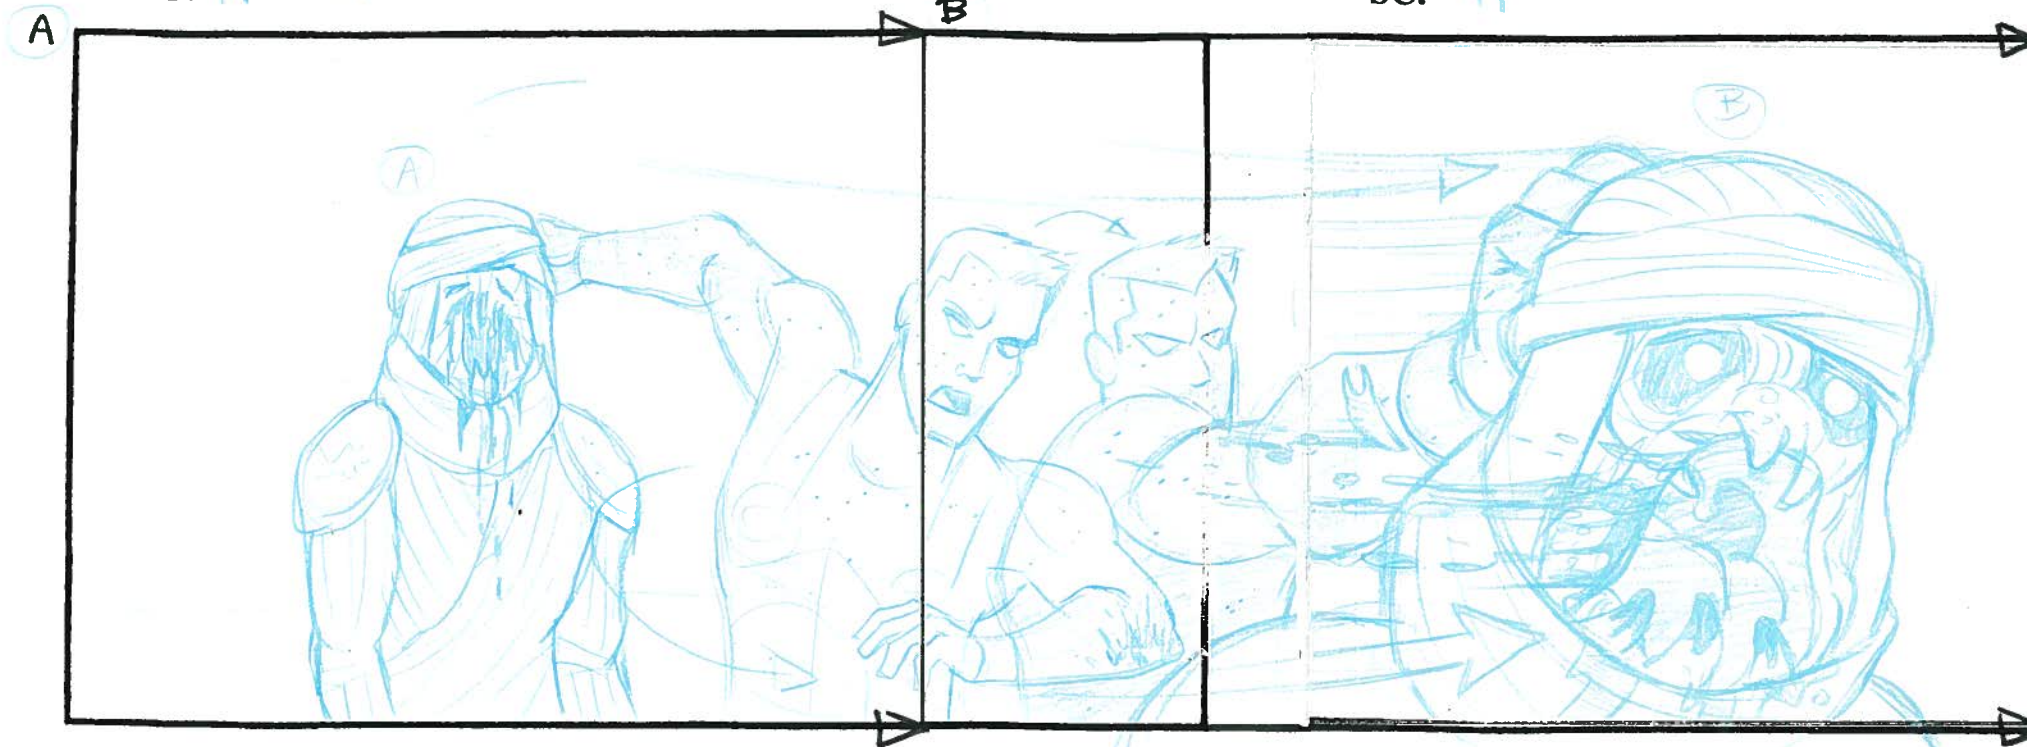

DIAL

ACTION

TOM ELBOWS MUTANT'S FACE.
CAM: PAN SLIGHTLY OVER.

DIAL

TOM: "THAT'S STROKE 3 JUNIOR..."

Terranova

SC. II CONT.

SC. II